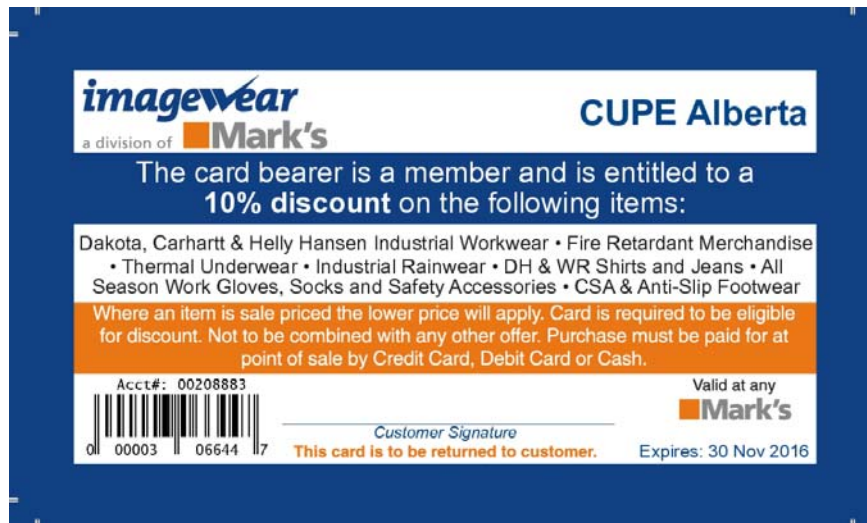

Welcomes

CUPE Alberta

To use the ImageWear Pay As You Go Account Card simply show the card at Mark's to

SAVE 10%

off the regular retail price on the items listed on the card as shown below:

This card is re-usable and valid until: